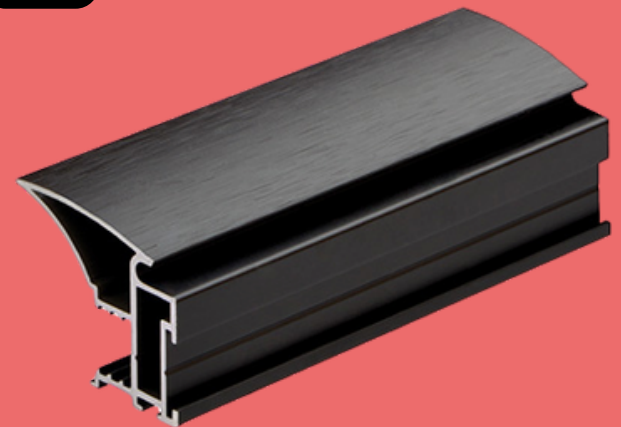

1

2

3

4

1: Heritage - 25mm Steel frame

2: Classic - 35mm Steel frame

3: Shaker - 75mm Steel frame

4: Curve - 36mm Aluminium frames with hidden wheels.

HERITAGE

TRACK DEPTHS

Top: 88mm

Bottom: 57mm

Colours:

White

Silver

Cashmere

CLASSIC

TRACK DEPTHS

Top: 88mm

Bottom: 57mm

Colours:

White

Silver

Cashmere

Light Oak

Graphite

The Shaker range is a very popular option that transforms a traditional look into something very modern. The frame is 75mm and made from British Steel to create a very stand out design.